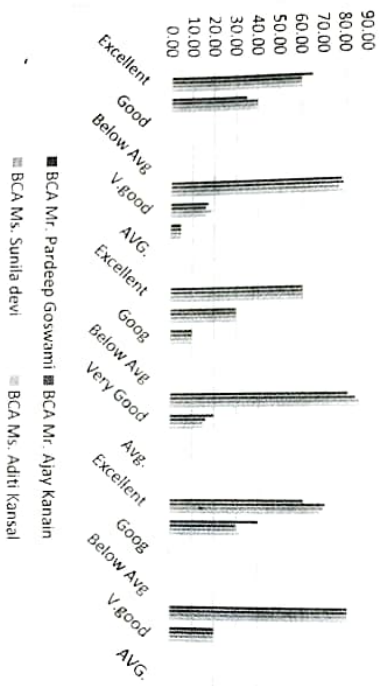

Chart Title

Chart Title

Principal
 G.B. Pant Memorial
 Govt. College Rampur Bsr.
 Distt. Shimla (H. P.) - 172001