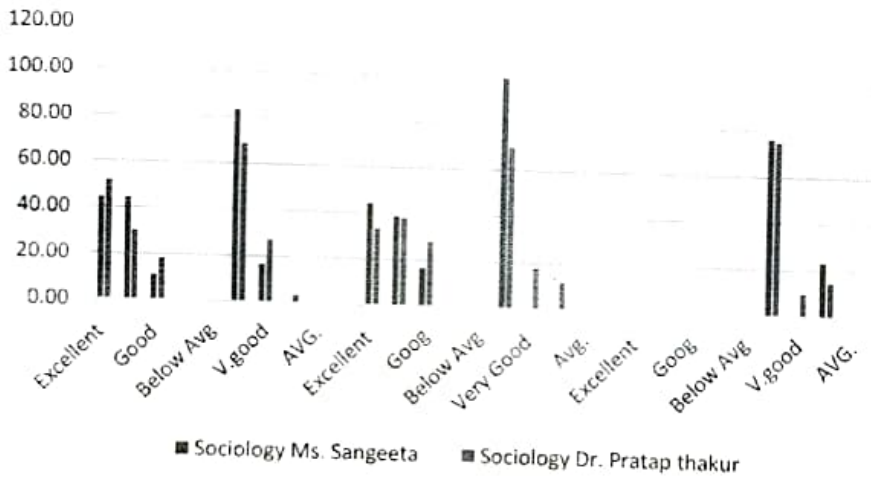

Chart Title

Pub Admn Dr. L.S Verma

 Principal
 G.B. Pant Memorial
 Govt. College Rampur Bsr.
 Distt. Shimla (H. P.) - 172001

Sanskrit Ms. Promila Thakur

Chart Title

 Principal
 G.B. Pant Memorial
 Govt. College Rampur Bsr.
 Dist. Shimla (H. P.) - 172001