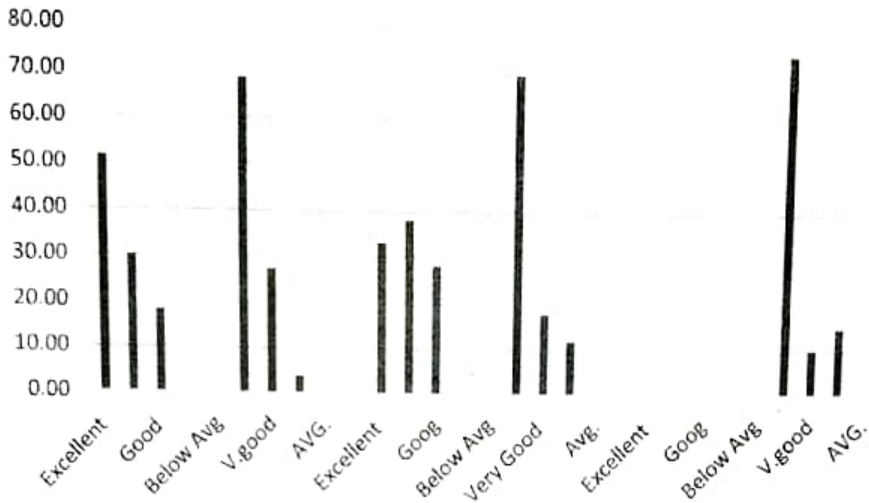

Principal
G.B. Pant Memorial
Govt. College Rampur Bsr.
Distt. Shimla (H. P.) - 172001

Chart Title

Chart Title

Principal
G.B. Pant Memorial
Govt. College Rampur Bsr.
Dist. Ghazala (H.P.) - 172001

Education Dr. Ajender Singh Negi