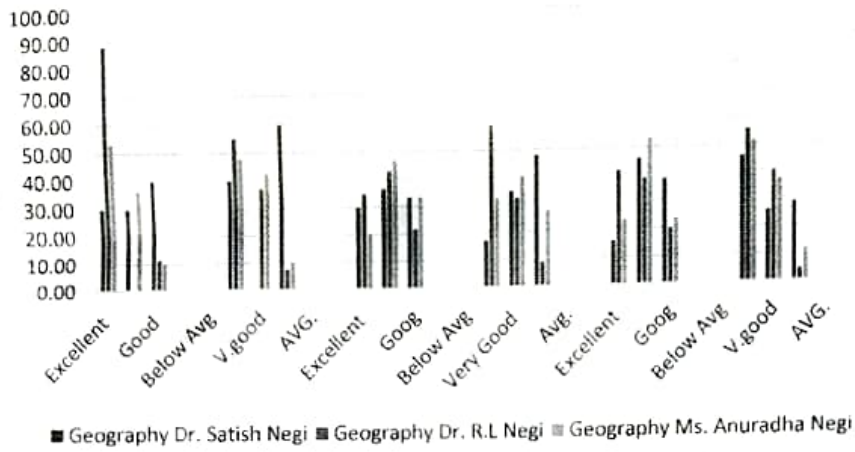

2018-19

Chart Title

Chart Title

Principal
G.B. Pant Memorial
Govt. College Rampur Bsr.
Dist. Shimla (H. P.) - 172001

Chart Title

Chart Title

Principal
 O.B. Pant Memorial
 Govt. College Rampur Baf.
 Distt. Shimla (H.P.) - 172001