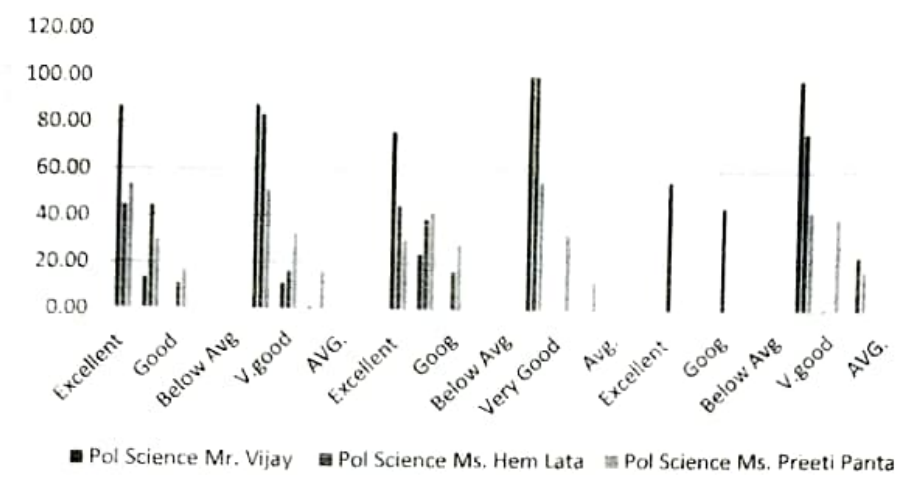

Chart Title