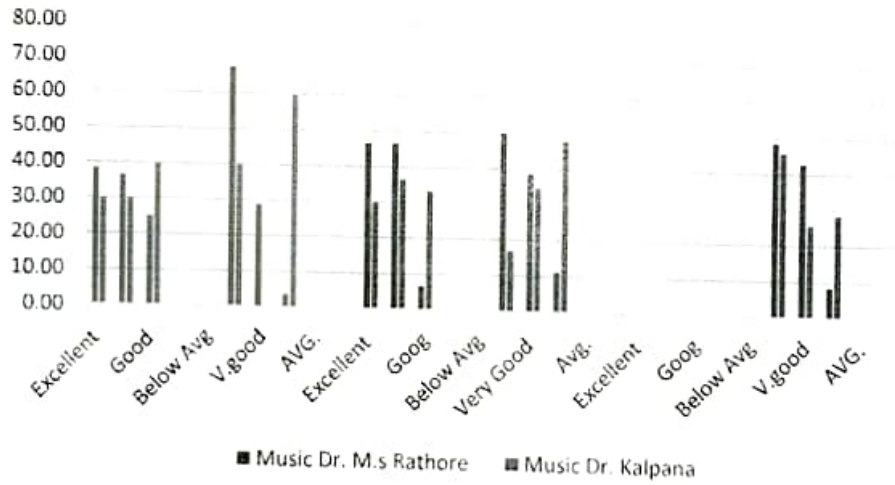

Chart Title

Chart Title

Principal
G.B. Pant Memorial
Govt. College Rampur Bsr.
Distt. Shimla (H. P.) - 172001

Chart Title

Chart Title

Principal
G. B. Pant
Govt. College
Distt. Shimla

JMC Mr. Sujay Kapil

Chart Title