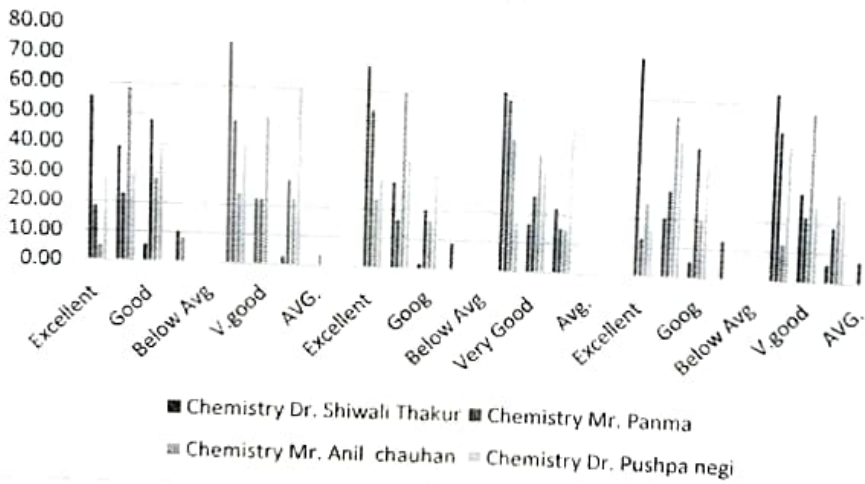

Chart Title

Chart Title

Principal
G.B. Pant Memorial
Govt. College Rampur Bsr.
Distt. Shimla (H. P.) - 172001

Chart Title

Chart Title

Principal
G. B. Pant
Govt. College
Distt. Shimla

JMC Mr. Sujay Kapil

Chart Title