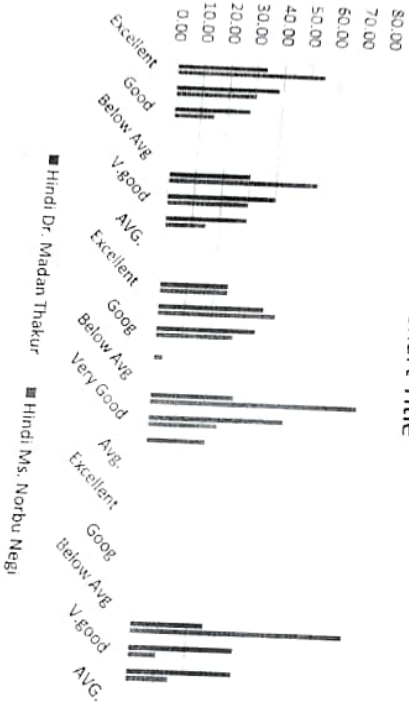

2018-19

Chart Title

Chart Title

Principal
G.B. Pant Memorial
Govt. College Rampur Bsr.
Dist. Shimla (H. P.) - 172001

Chart Title

Chart Title

Principal
 O.B. Pant Memorial
 Govt. College Rampur Baf.
 Distt. Shimla (H.P.) - 172001