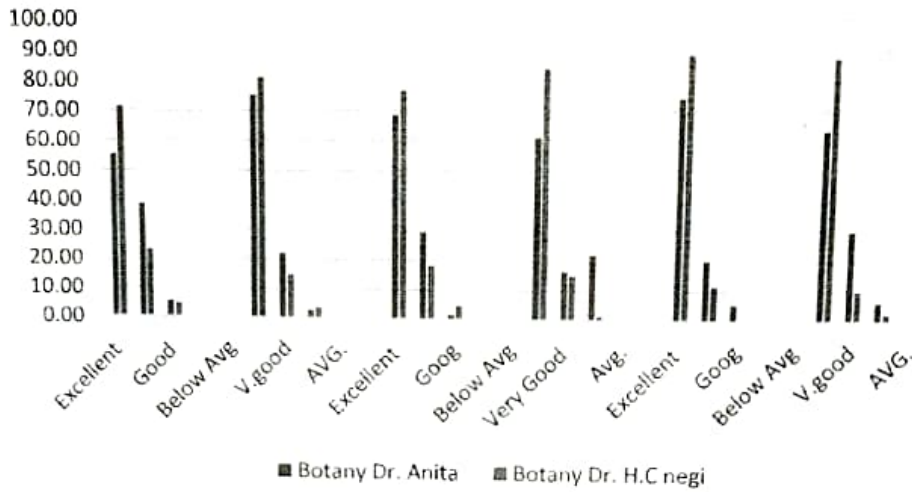

Principal
G.B. Pant Memorial
Govt. College Rampur Bsr.
Distt. Shimla (H. P.) - 172001

Chart Title

Chart Title

Principal
G.B. Pant Memorial
Govt. College Rampur Bsr.
Dist. Ghazala (H.P.) - 172001

Education Dr. Ajender Singh Negi