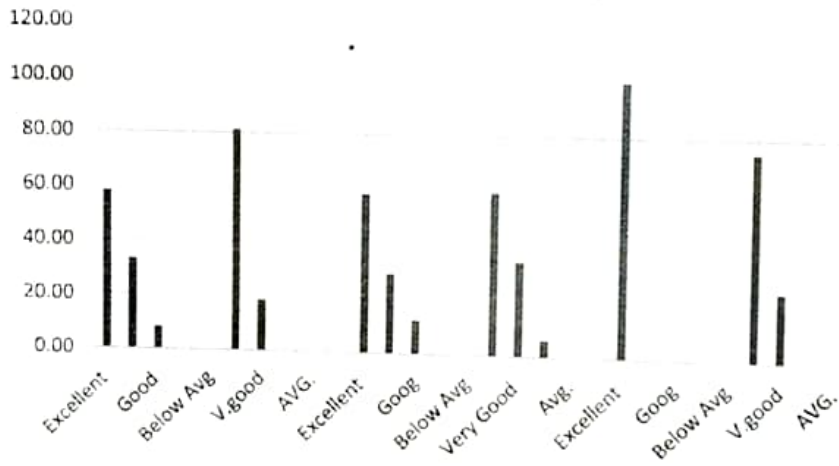

Chart Title

Principal
O.B. Pant Memorial
Govt. College Rampur Bsr.
Distt. Shimla (H. P.) - 172001

Tourism Dr. Nikhil Sarta

computer Applications Ms. Divya Chauhan

 Principal
 G.B. Pant Memorial
 Govt. College Rampur Bsr.
 Dist. Shimla (H. P.) - 172001