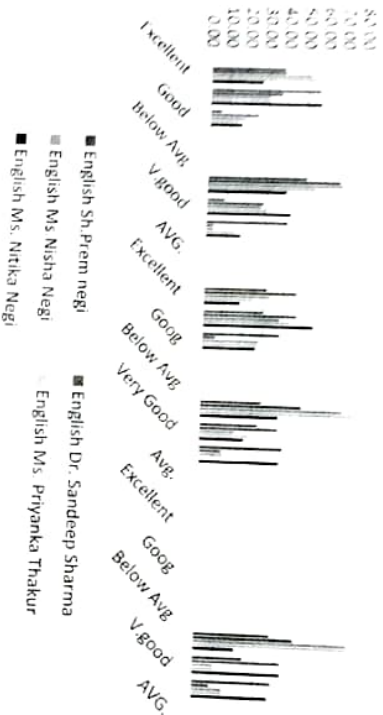

2018-19

Chart Title

Chart Title

Principal
G.B. Pant Memorial
Govt. College Rampur Bsr.
Dist. Shimla (H. P.) - 172001

Chart Title

Chart Title

Principal
 O.B. Pant Memorial
 Govt. College Rampur Baf.
 Distt. Shimla (H.P.) - 172001