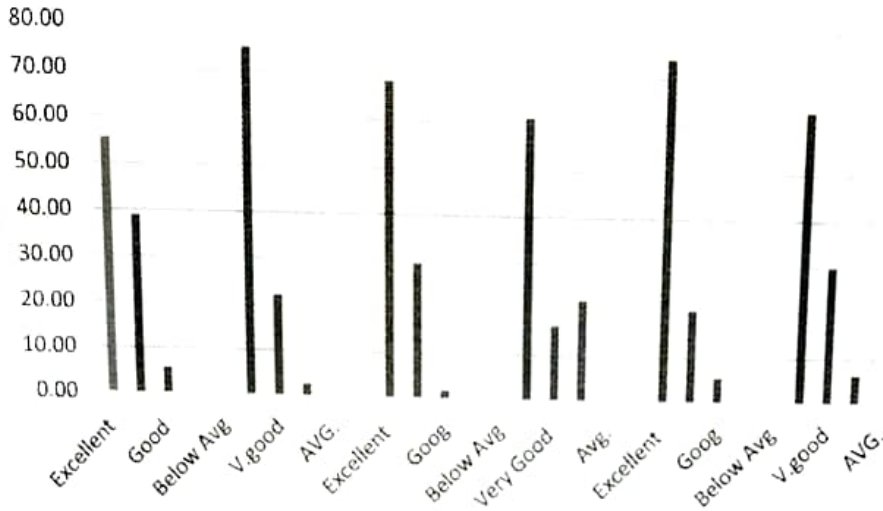

Tourism Dr. Nikhil Sarta