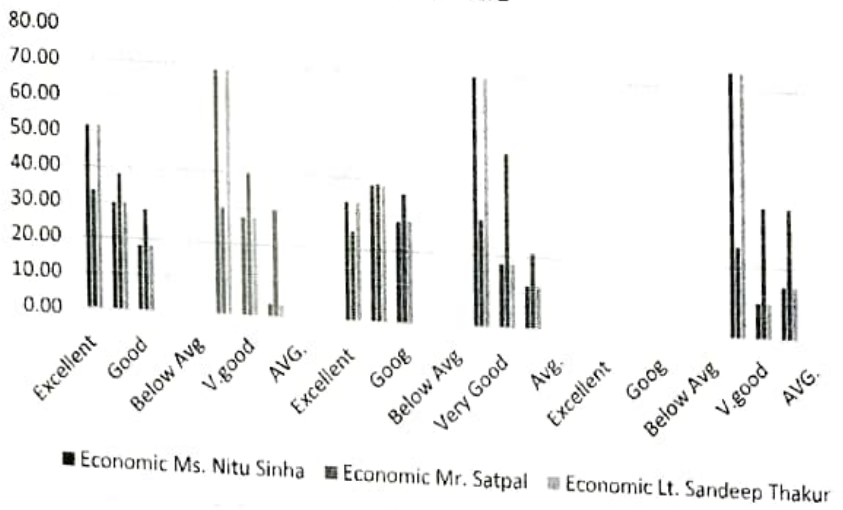

Chart Title

Chart Title

Principal
G.B. Pant Memorial
Govt. College Rampur Bsr.
Distt. Shimla (H. P.) - 172001

Chart Title

Chart Title

Principal
G. B. Pant
Govt. College
Distt. Shimla

JMC Mr. Sujay Kapil

Chart Title