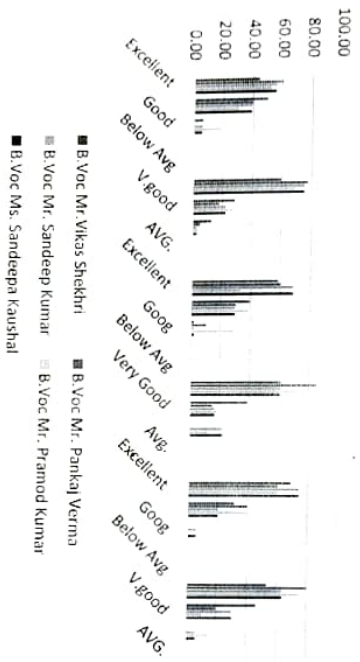

Chart Title

Chart Title

Principal
 G.B. Pant Memorial
 Govt. College Rampur Bsr.
 Distt. Shimla (H. P.) - 172001