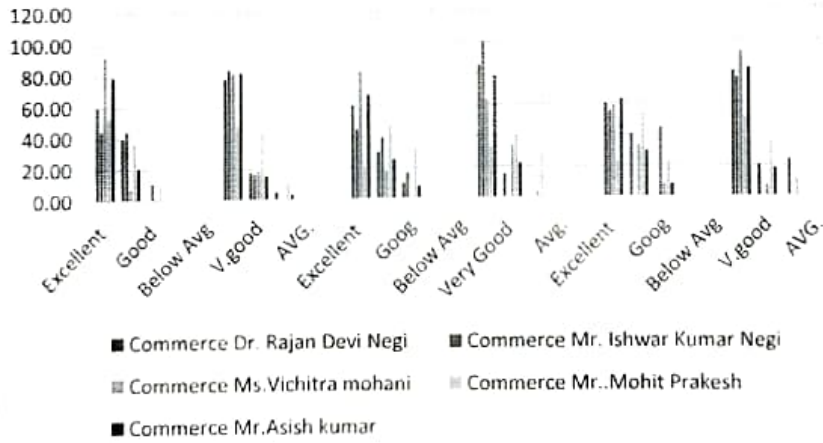

2018-19

Chart Title

Chart Title

Principal
G.B. Pant Memorial
Govt. College Rampur Bsr.
Dist. Shimla (H. P.) - 172001

Chart Title

Chart Title

Principal
 O.B. Pant Memorial
 Govt. College Rampur Baf.
 Distt. Shimla (H.P.) - 172001