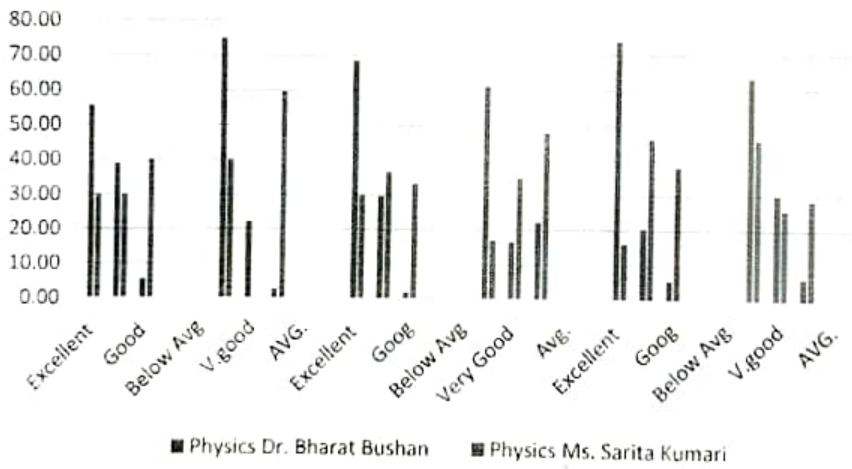

Chart Title

Principal
O.B. Pant Memorial
Govt. College Rampur Bsr.
Distt. Shimla (H. P.) - 172001